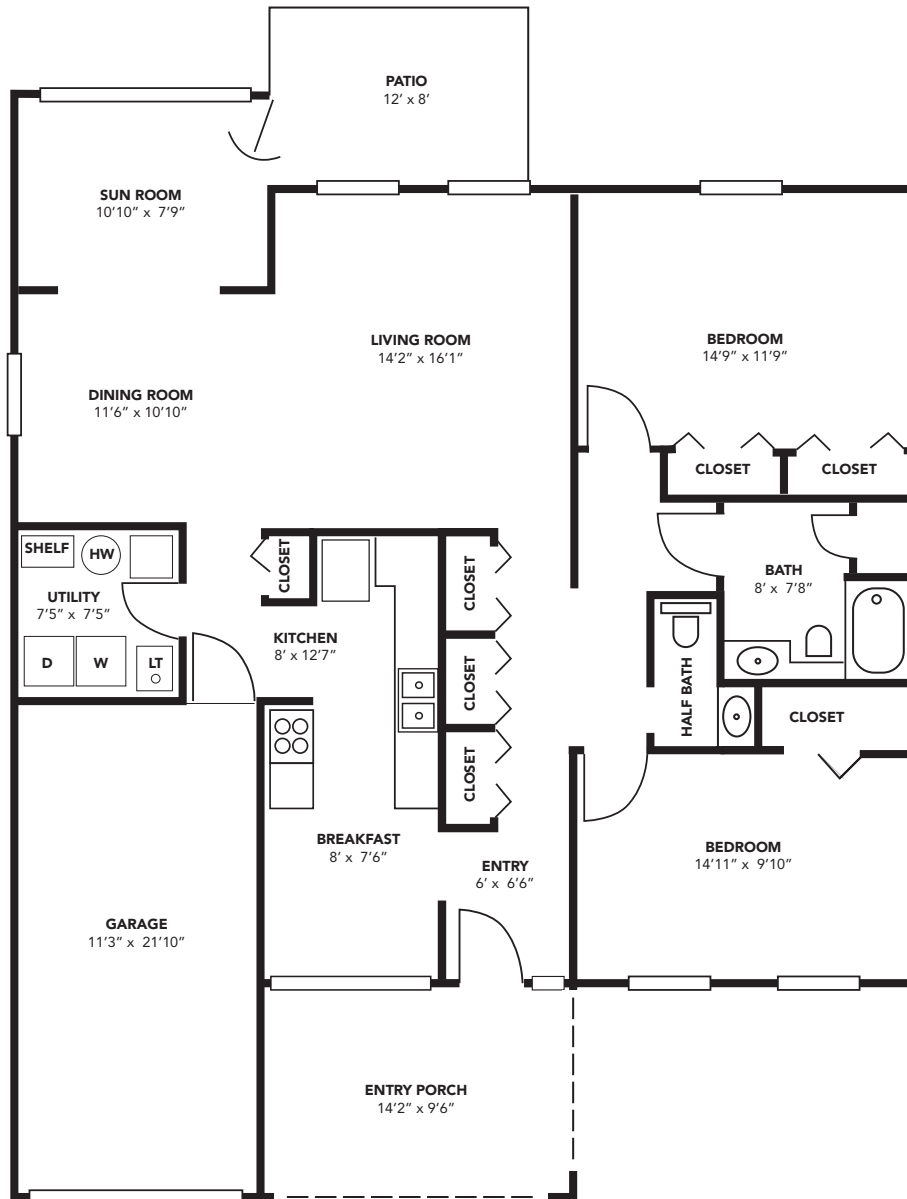

INDEPENDENT LIVING

The Renaissance Retirement Campus FLOOR PLAN

2 Bedroom | 1.5 Bath

Approximately 1423 square feet

Standard floor plan shown above.
A number of homes feature custom designs.
Please see your counselor for details.