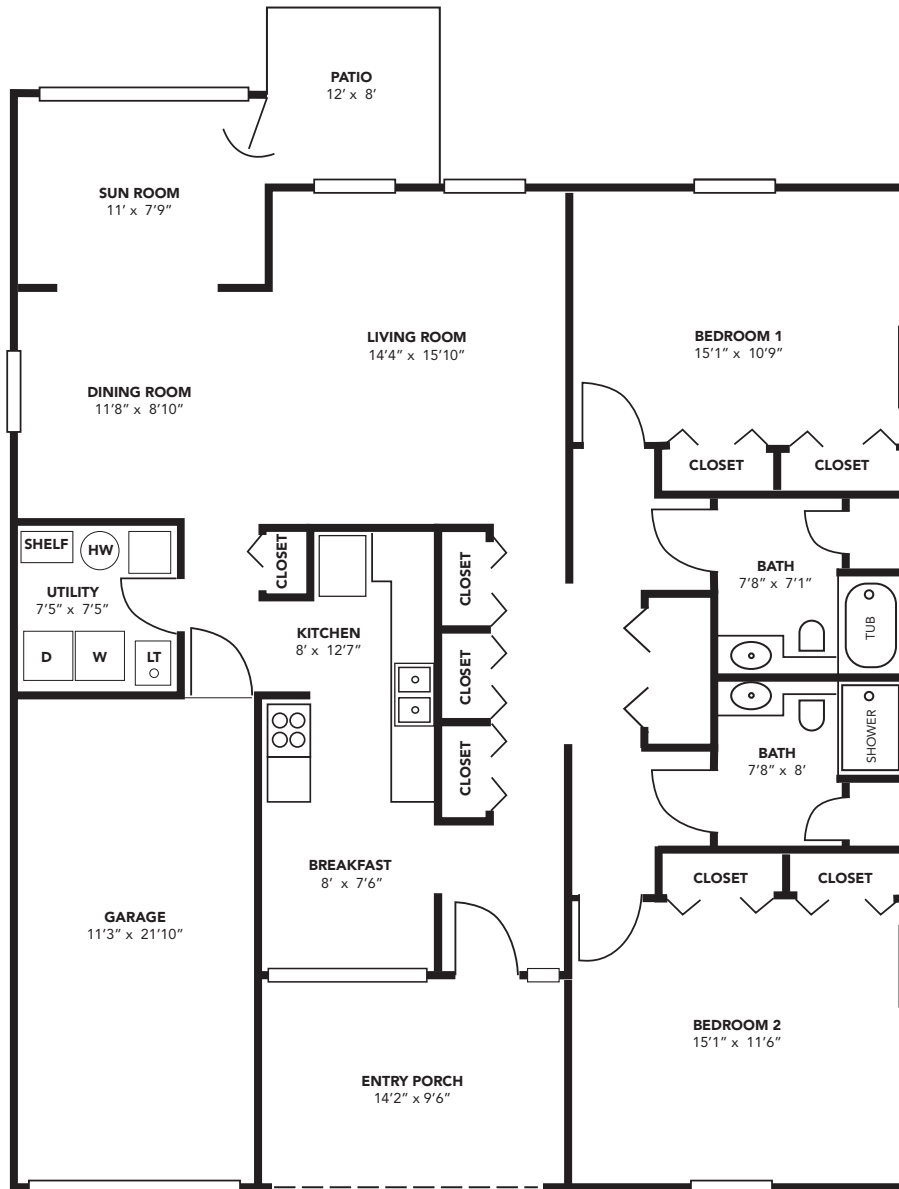

INDEPENDENT LIVING

The Renaissance Retirement Campus FLOOR PLAN

2 Bedroom | 2 Bath

Approximately 1576 square feet

Standard floor plan shown above.
A number of homes feature custom designs.
Please see your counselor for details.