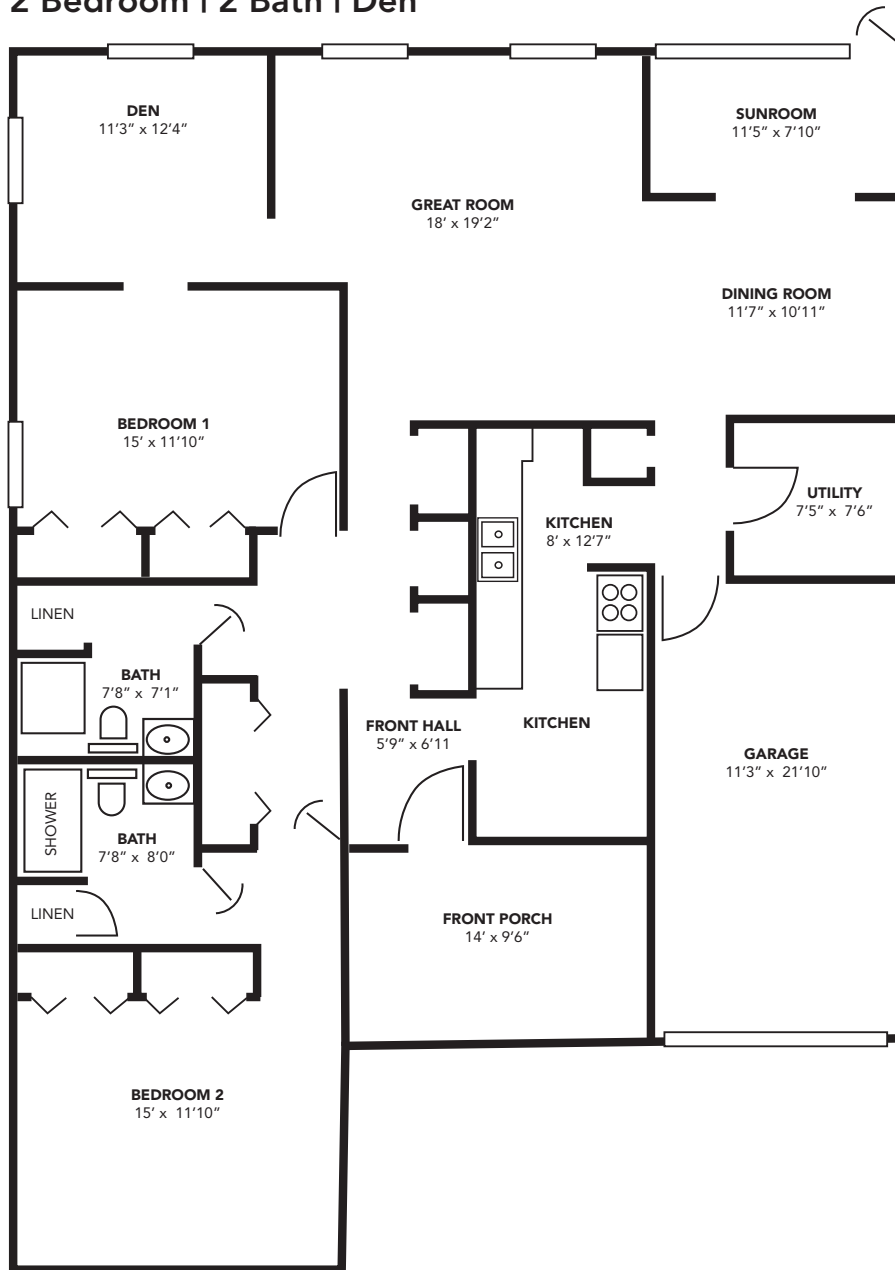

INDEPENDENT LIVING

The Renaissance Retirement Campus FLOOR PLAN

2 Bedroom | 2 Bath | Den

Approximately 1785 square feet

Standard floor plan shown above.
A number of homes feature custom designs.
Please see your counselor for details.